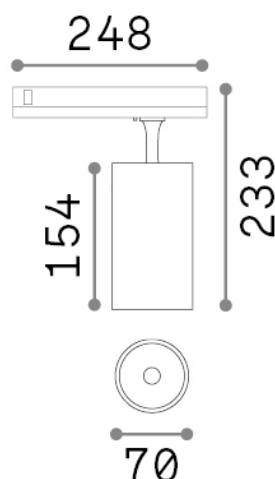

General info

Technical - Spotlights and Tracks

Ean	8021696302621
Item	FOX 25W CRI90 3000K DALI WH
Installation	Spotlights and Tracks
Guarantee	5 years
Gross weight	0.81 kg
Volume	0.004995 m ³

Technical info

Net weight	0.71 kg
Insulation class	II
Protection index	IP20
Compliance	CE
Operating temperature	0° ~ +40 °C
Dimmer	Dimmable, DALI
Power output	220-240 V AC 50/60 Hz
Power supply	In-built, included NO, electronic
Accessories not included	Single connection 1-10V/DALI, Link 1-10V/DALI profile

Source info

Integrated source	Integrated LED module
Replaceable source	Replaceable (by qualified operators only)
Power	25 W
Emission	Direct
Max consumption	max 25,00 W
Features LED	LED COB BRIDGELUX
CCT	3000 K
Duration LED (t. 25°C)	30000 h
CRI	> 90
SDCM	3
Light beam	35°
Light beam flux	2450 lm
Useful light flux	2010 lm
Photobiological risk	1
Standby power	< 0.50 W