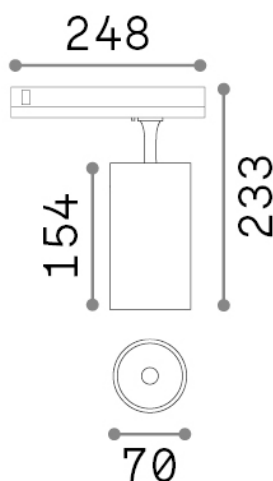

General info

Technical - Spotlights and Tracks

Ean	8021696302614
Item	FOX 25W CRI90 3000K DALI BK
Installation	Spotlights and Tracks
Guarantee	5 years
Gross weight	0.81 kg
Volume	0.004995 m ³

Technical info

Net weight	0.71 kg
Insulation class	II
Protection index	IP20
Compliance	CE
Operating temperature	0° ~ +40 °C
Dimmer	Dimmable, DALI
Power output	220-240 V AC 50/60 Hz
Power supply	In-built, included NO, electronic
Accessories not included	Single connection 1-10V/DALI, Link 1-10V/DALI profile

Source info

Integrated source	Integrated LED module
Replaceable source	Replaceable (by qualified operators only)
Power	25 W
Emission	Direct
Max consumption	max 25,00 W
Features LED	LED COB BRIDGELUX
CCT	3000 K
Duration LED (t. 25°C)	30000 h
CRI	> 90
SDCM	3
Light beam	35°
Light beam flux	2450 lm
Useful light flux	2010 lm
Photobiological risk	1
Standby power	< 0.50 W