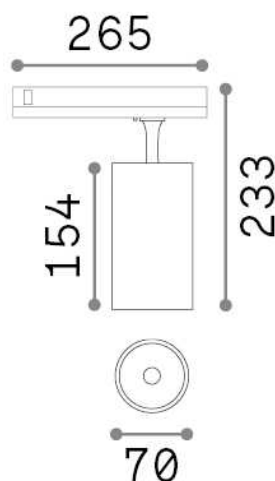

## Technical - Spotlights and Tracks

<b>Ean</b>	8021696302607
<b>Item</b>	FOX 25W CRI90 3000K 1-10V WH
<b>Installation</b>	Spotlights and Tracks
<b>Guarantee</b>	5 years
<b>Gross weight</b>	0.81 kg
<b>Volume</b>	0.004995 m <sup>3</sup>