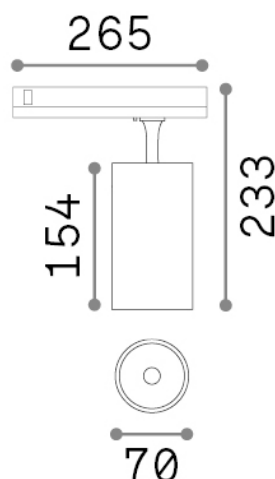

General info

Technical - Spotlights and Tracks

Ean	8021696302591
Item	FOX 25W CRI90 3000K 1-10V BK
Installation	Spotlights and Tracks
Guarantee	5 years
Gross weight	0.81 kg
Volume	0.004995 m ³

Technical info

Net weight	0.71 kg
Insulation class	II
Protection index	IP20
Compliance	CE
Operating temperature	0° ~ +40 °C
Dimmer	Dimmable, 1-10V
Power output	220-240 V AC 50/60 Hz
Power supply	In-built, included NO, electronic
Accessories not included	Single connection 1-10V/DALI, Link 1-10V/DALI profile

Source info

Integrated source	Integrated LED module
Replaceable source	Replaceable (by qualified operators only)
Power	25 W
Emission	Direct
Max consumption	max 25,00 W
Features LED	LED COB BRIDGELUX
CCT	3000 K
Duration LED (t. 25°C)	30000 h
CRI	> 90
SDCM	3
Light beam	35°
Light beam flux	2450 lm
Useful light flux	2010 lm
Photobiological risk	1
Standby power	< 0.50 W