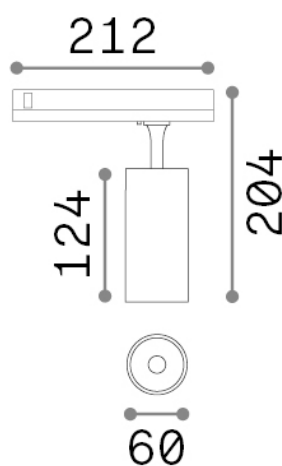

General info

Technical - Spotlights and Tracks

Ean	8021696302584
Item	FOX 15W CRI90 3000K DALI WH
Installation	Spotlights and Tracks
Guarantee	5 years
Gross weight	0.68 kg
Volume	0.0042 m ³

Technical info

Net weight	0.56 kg
Insulation class	II
Protection index	IP20
Compliance	CE
Operating temperature	0° ~ +40 °C
Dimmer	Dimmable, DALI
Power output	220-240 V AC 50/60 Hz
Power supply	In-built, included NO, electronic
Accessories not included	Single connection 1-10V/DALI, Link 1-10V/DALI profile

Source info

Integrated source	Integrated LED module
Replaceable source	Replaceable (by qualified operators only)
Power	15 W
Emission	Direct
Max consumption	max 15,00 W
Features LED	LED COB BRIDGELUX
CCT	3000 K
Duration LED (t. 25°C)	30000 h
CRI	> 90
SDCM	3
Light beam	41°
Light beam flux	1400 lm
Useful light flux	1130 lm
Photobiological risk	1
Standby power	< 0.50 W