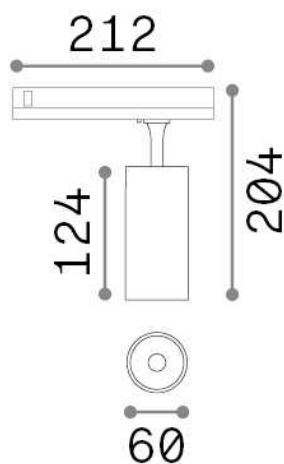

## Technical - Spotlights and Tracks

Ean	8021696302577
Item	FOX 15W CRI90 3000K DALI BK
Installation	Spotlights and Tracks
Guarantee	5 years
Gross weight	0.68 kg
Volume	0.0042 m <sup>3</sup>