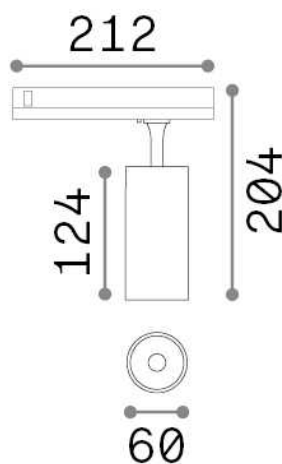

General info

Technical - Spotlights and Tracks

Ean	8021696302560
Item	FOX 15W CRI90 3000K 1-10V WH
Installation	Spotlights and Tracks
Guarantee	5 years
Gross weight	0.68 kg
Volume	0.0042 m ³

Technical info

Net weight	0.56 kg
Insulation class	II
Protection index	IP20
Compliance	CE
Operating temperature	0° ~ +40 °C
Dimmer	Dimmable, 1-10V
Power output	220-240 V AC 50/60 Hz
Power supply	In-built, included NO, electronic
Accessories not included	Single connection 1-10V/DALI, Link 1-10V/DALI profile