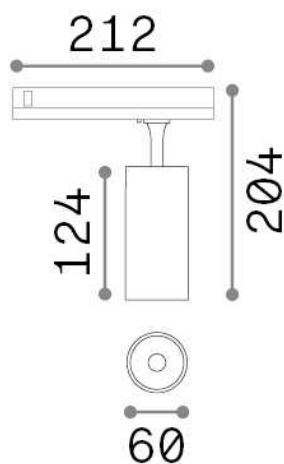

General info

Technical - Spotlights and Tracks

Ean	8021696302553
Item	FOX 15W CRI90 3000K 1-10V BK
Installation	Spotlights and Tracks
Guarantee	5 years
Gross weight	0.68 kg
Volume	0.0042 m ³

Technical info

Net weight	0.56 kg
Insulation class	II
Protection index	IP20
Compliance	CE
Operating temperature	0° ~ +40 °C
Dimmer	Dimmable, 1-10V
Power output	220-240 V AC 50/60 Hz
Power supply	In-built, included NO, electronic
Accessories not included	Single connection 1-10V/DALI, Link 1-10V/DALI profile