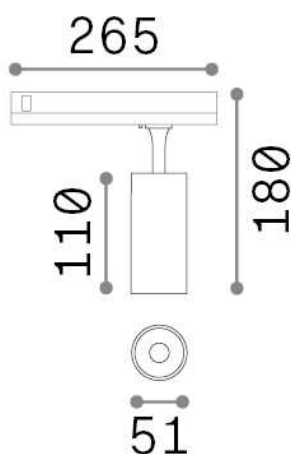

## Technical - Spotlights and Tracks

<b>Ean</b>	8021696302546
<b>Item</b>	FOX 08W CRI90 3000K 1-10V WH
<b>Installation</b>	Spotlights and Tracks
<b>Guarantee</b>	5 years
<b>Gross weight</b>	0.55 kg
<b>Volume</b>	0.00288 m <sup>3</sup>

## Technical info

<b>Net weight</b>	0.46 kg
<b>Insulation class</b>	II
<b>Protection index</b>	IP20
<b>Compliance</b>	CE
<b>Operating temperature</b>	0° ~ +40 °C
<b>Dimmer</b>	Dimmable, 1-10V
<b>Power output</b>	220-240 V AC 50/60 Hz
<b>Power supply</b>	In-built, included NO, electronic
<b>Accessories not included</b>	Single connection 1-10V/DALI, Link 1-10V/DALI profile