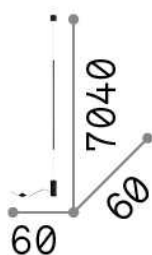

Filo

General info

Indoor - Wall lamps

Ean	8021696301075
Item	FILO AP OTTONE
Installation	Wall lamps
Guarantee	5 years
Gross weight	1.69 kg
Volume	0.012403 m ³

Technical info

Net weight	1.2 kg
Insulation class	II
Protection index	IP20
Compliance	CE
Operating temperature	0° ~ +40 °C
Dimmer	Non-dimmable, On-Off
Power output	220-240 V AC 50/60 Hz Integrated switch button
Power supply	In-built, included Replaceable (by qualified operators only), electronic

Source info

Integrated source	Integrated LED module
Replaceable source	No
Power	LED 15 W
Emission	Direct Asymmetrical
Max consumption	max 15,00 W
Features LED	LED SMD
CCT	3000 K
Duration LED (t. 25°C)	20000 h
CRI	> 80
Light beam flux	1600 lm
Useful light flux	860 lm
Photobiological risk	1