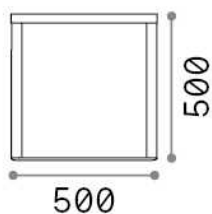

Ipotesi

General info

Outdoor - Floor lamps

Ean	8021696300641
Item	IPOSTESI PT H50 BIANCO
Installation	Floor lamps
Guarantee	5 years
Gross weight	6.36 kg
Volume	0.137853 m ³

Technical info

Net weight	4.94 kg
Insulation class	I
Protection index	IP44
Compliance	CE
Operating temperature	-
Dimmer	Non-dimmable, On-Off
Power output	220-240 V AC 50/60 Hz Integrated switch button
Power supply	Separate, included Replaceable (by qualified operators only), electronic

Source info

Integrated source	Integrated LED module
Replaceable source	No
Power	LED 16 W
Emission	Indirect
Max consumption	max 16,00 W
Features LED	LED SMD
CCT	3000 K
Duration LED (t. 25°C)	30000 h
CRI	> 80
Light beam	115°
Light beam flux	1800 lm
Useful light flux	1000 lm
Photobiological risk	EXEMPT