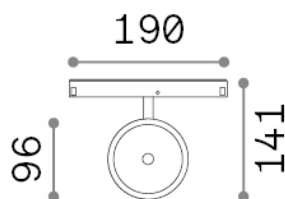

Ego

General info

Technical - Systems

Ean	8021696300542
Item	EGO TRACK FLAT SINGLE 09W 3000K DALI GD
Installation	Systems
Guarantee	5 years
Gross weight	0.35 kg
Volume	0.005967 m ³

Technical info

Net weight	0.3 kg
Insulation class	III
Protection index	IP20
Compliance	CE
Operating temperature	0° ~ +40 °C
Dimmer	Dimmable, DALI
Power output	48 V DC
Power supply	Required, remoted, not included NO
Adjustability	vert. 0°-90°
Accessories not included	Ego profile

Source info

Integrated source	Integrated LED module
Replaceable source	Replaceable (by qualified operators only)
Power	9 W
Emission	Direct
Max consumption	max 9,00 W
Features LED	LED COB CITIZEN
CCT	3000 K
Duration LED (t. 25°C)	50000 h
CRI	> 90
SDCM	3
Light beam	36°
Light beam flux	1100 lm
Useful light flux	840 lm
Photobiological risk	1
Standby power	< 0.50 W