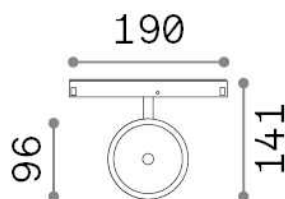

Ego

General info

Technical - Systems

Ean	8021696300535
Item	EGO TRACK FLAT SINGLE 09W 3000K DALI WH
Installation	Systems
Guarantee	5 years
Gross weight	0.35 kg
Volume	0.005967 m ³

Technical info

Net weight	0.3 kg
Insulation class	III
Protection index	IP20
Compliance	CE
Operating temperature	0° ~ +40 °C
Dimmer	Dimmable, DALI
Power output	48 V DC
Power supply	Required, remoted, not included NO
Adjustability	vert. 0°-90°
Accessories not included	Ego profile

Source info

Integrated source	Integrated LED module
Replaceable source	Replaceable (by qualified operators only)
Power	9 W
Emission	Direct
Max consumption	max 9,00 W
Features LED	LED COB CITIZEN
CCT	3000 K
Duration LED (t. 25°C)	50000 h
CRI	> 90
SDCM	3
Light beam	36°
Light beam flux	1100 lm
Useful light flux	840 lm
Photobiological risk	1
Standby power	< 0.50 W