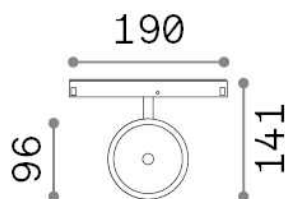

## Technical - Systems

<b>Ean</b>	8021696300528
<b>Item</b>	EGO TRACK FLAT SINGLE 09W 3000K DALI BK
<b>Installation</b>	Systems
<b>Guarantee</b>	5 years
<b>Gross weight</b>	0.35 kg
<b>Volume</b>	0.005967 m <sup>3</sup>

## Technical info

<b>Net weight</b>	0.3 kg
<b>Insulation class</b>	III
<b>Protection index</b>	IP20
<b>Compliance</b>	CE
<b>Operating temperature</b>	0° ~ +40 °C
<b>Dimmer</b>	Dimmable, DALI
<b>Power output</b>	48 V DC
<b>Power supply</b>	Required, remoted, not included NO
<b>Adjustability</b>	vert. 0°-90°
<b>Accessories not included</b>	Ego profile