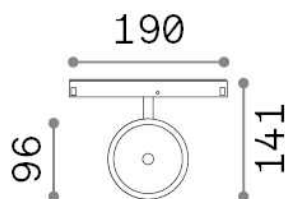

Ego

General info

Technical - Systems

Ean	8021696300504
Item	EGO TRACK FLAT SINGLE 09W 3000K ON-OFF WH
Installation	Systems
Guarantee	5 years
Gross weight	0.35 kg
Volume	0.003537 m ³

Technical info

Net weight	0.3 kg
Insulation class	III
Protection index	IP20
Compliance	CE
Operating temperature	0° ~ +40 °C
Dimmer	Non-dimmable, On-Off
Power output	48 V DC
Power supply	Required, remoted, not included NO
Adjustability	vert. 0°-90°
Accessories not included	Ego profile

Source info

Integrated source	Integrated LED module
Replaceable source	Replaceable (by qualified operators only)
Power	9 W
Emission	Direct
Max consumption	max 9,00 W
Features LED	LED COB CITIZEN
CCT	3000 K
Duration LED (t. 25°C)	50000 h
CRI	> 90
SDCM	3
Light beam	36°
Light beam flux	1100 lm
Useful light flux	840 lm
Photobiological risk	1