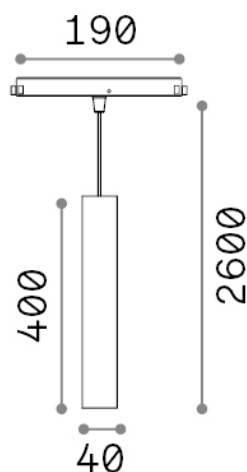

Ego

General info

Technical - Systems

Ean	8021696300498
Item	EGO PENDANT TUBE 12W 3000K DALI GD
Installation	Systems
Guarantee	5 years
Gross weight	0.7 kg
Volume	0.00376 m³

Technical info

Net weight	0.54 kg
Insulation class	III
Protection index	IP20
Compliance	CE
Operating temperature	0° ~ +40 °C
Dimmer	Dimmable, DALI
Power output	48 V DC
Power supply	Required, remoted, not included NO
Accessories not included	Ego profile

Source info

Integrated source	Integrated LED module
Replaceable source	Replaceable (by qualified operators only)
Power	12 W
Emission	Direct
Max consumption	max 12,00 W
Features LED	LED COB CITIZEN
CCT	3000 K
Duration LED (t. 25°C)	50000 h
CRI	> 90
SDCM	3
Light beam	30°
UGR Maximum	< 19
Light beam flux	1000 lm
Useful light flux	820 lm
Photobiological risk	1
Standby power	< 0.50 W