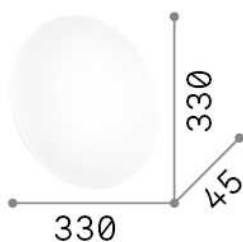

General info

Indoor - Ceiling lamps

Ean	8021696300436
Item	CLARA PL ROUND 3000K
Installation	Ceiling lamps
Guarantee	5 years
Gross weight	0.67 kg
Volume	0.008192 m ³

Technical info

Net weight	0.5 kg
Insulation class	II
Protection index	IP20
Compliance	CE
Operating temperature	0° ~ +40 °C
Dimmer	Non-dimmable, On-Off
Power output	220-240 V AC 50/60 Hz
Power supply	In-built, included Replaceable (by qualified operators only), electronic