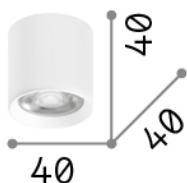

General info

Indoor - Ceiling lamps

Ean	8021696299419
Item	DOT PL 3000K BIANCO
Installation	Ceiling lamps
Guarantee	5 years
Gross weight	0.11 kg
Volume	0.000413 m ³

Technical info

Net weight	0.6 kg
Insulation class	I
Protection index	IP20
Compliance	CE
Operating temperature	0° ~ +40 °C
Dimmer	Non-dimmable, On-Off
Power output	220-240 V AC 50/60 Hz
Power supply	Not required

Source info

Integrated source	Integrated LED module
Replaceable source	No
Power	LED 4,5 W
Emission	Direct
Max consumption	max 4,50 W
Features LED	LED COB BRIDGELUX
CCT	3000 K
Duration LED (t. 25°C)	30000 h
CRI	> 90
SDCM	3
Light beam	40°
Light beam flux	350 lm
Useful light flux	220 lm
Photobiological risk	1