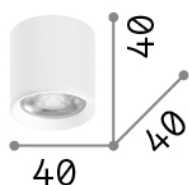

Dot

General info

Indoor - Ceiling lamps

Ean	8021696299402
Item	DOT PL 3000K NERO
Installation	Ceiling lamps
Guarantee	5 years
Gross weight	0.11 kg
Volume	0.000413 m ³

Technical info

Net weight	0.6 kg
Insulation class	I
Protection index	IP20
Compliance	CE
Operating temperature	0° ~ +40 °C
Dimmer	Non-dimmable, On-Off
Power output	220-240 V AC 50/60 Hz
Power supply	Not required

Source info

Integrated source	Integrated LED module
Replaceable source	No
Power	LED 4,5 W
Emission	Direct
Max consumption	max 4,50 W
Features LED	LED COB BRIDGELUX
CCT	3000 K
Duration LED (t. 25°C)	30000 h
CRI	> 90
SDCM	3
Light beam	40°
Light beam flux	350 lm
Useful light flux	220 lm
Photobiological risk	1