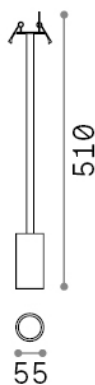

General info

Technical - Recessed lights

Ean	8021696296395
Item	GALILEO FI H47 BK
Installation	Recessed lights
Guarantee	5 years
Gross weight	0.38 kg
Volume	0.00363 m ³

Technical info

Net weight	0.3 kg
Insulation class	II
Protection index	IP20
Compliance	CE
Operating temperature	0° ~ +40 °C
Dimmer	Non-dimmable
Power output	220-240 V AC
Power supply	Not required
Recessed specifications	Ø 44 - h. ≥ 65 , 3-20
Adjustability	vert. 0-90°

Source info

Integrated source	Light bulb (included)
Replaceable source	Replaceable
Power	GU10 max 1 x 28 W
Emission	Direct
Max consumption	-
Bulb included	EAN 8021696123943 - GU10 07W 640Lm 3000K