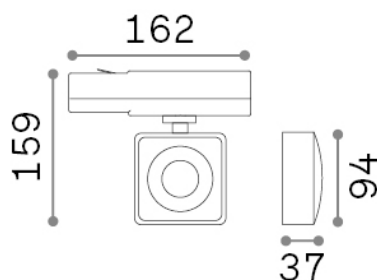

General info

Technical - Spotlights and Tracks

Ean	8021696296364
Item	POV TRACK SQUARE WH
Installation	Spotlights and Tracks
Guarantee	5 years
Gross weight	0.51 kg
Volume	0.003913 m ³

Technical info

Net weight	0.49 kg
Insulation class	II
Protection index	IP20
Compliance	CE
Operating temperature	0° ~ +40 °C
Dimmer	Non-dimmable, On-Off
Power output	220-240 V AC 50/60 Hz
Power supply	In-built, included NO, electronic, philips
Adjustability	vert. 0-90°, orizz. 0-355°
Accessories not included	Single connection on-off, Link on-off profile

Source info

Integrated source	Integrated LED module
Repleaceable source	No
Power	22 W
Emission	Direct
Max consupcion	max 22,00 W
Features LED	LED COB CREE
CCT	3000 K
Duration LED (t. 25°C)	30000 h
CRI	> 95
SDCM	3
Light beam	36°
Light beam flux	1750 lm
Useful light flux	1550 lm
Photobiological risk	1