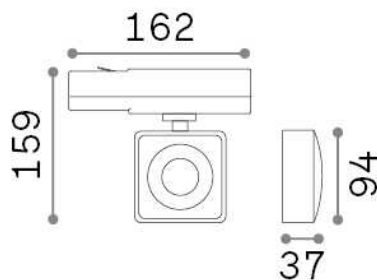

General info

Technical - Spotlights and Tracks

Ean	8021696296357
Item	POV TRACK SQUARE BK
Installation	Spotlights and Tracks
Guarantee	5 years
Gross weight	0.51 kg
Volume	0.003913 m ³

Technical info

Net weight	0.42 kg
Insulation class	II
Protection index	IP20
Compliance	CE
Operating temperature	0° ~ +40 °C
Dimmer	Non-dimmable, On-Off
Power output	220-240 V AC 50/60 Hz
Power supply	In-built, included NO, electronic, philips
Adjustability	vert. 0-90°, orizz. 0-355°
Accessories not included	Single connection on-off, Link on-off profile

Source info

Integrated source	Integrated LED module
Replaceable source	No
Power	22 W
Emission	Direct
Max consumption	max 22,00 W
Features LED	LED COB CREE
CCT	3000 K
Duration LED (t. 25°C)	30000 h
CRI	> 95
SDCM	3
Light beam	36°
Light beam flux	1750 lm
Useful light flux	1550 lm
Photobiological risk	1