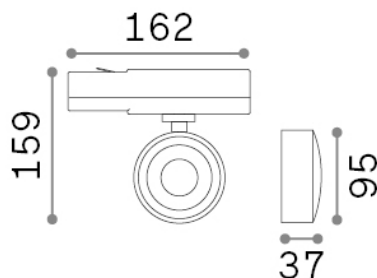

General info

Technical - Spotlights and Tracks

Ean	8021696296340
Item	POV TRACK ROUND WH
Installation	Spotlights and Tracks
Guarantee	5 years
Gross weight	0.45 kg
Volume	0.003913 m ³

Technical info

Net weight	0.37 kg
Insulation class	II
Protection index	IP20
Compliance	CE
Operating temperature	0° ~ +40 °C
Dimmer	Non-dimmable, On-Off
Power output	220-240 V AC 50/60 Hz
Power supply	In-built, included NO, electronic, philips
Adjustability	vert. 0-90°, orizz. 0-355°
Accessories not included	Single connection on-off, Link on-off profile

Source info

Integrated source	Integrated LED module
Repleaceable source	No
Power	22 W
Emission	Direct
Max consupcion	max 22,00 W
Features LED	LED COB CREE
CCT	3000 K
Duration LED (t. 25°c)	30000 h
CRI	> 95
SDCM	3
Light beam	36°
Light beam flux	1750 lm
Useful light flux	1550 lm
Photobiological risk	1