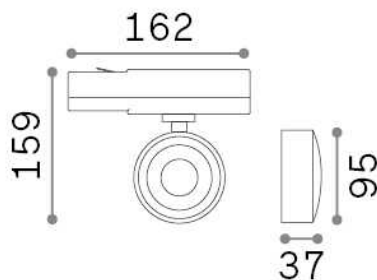

Pov

General info

Technical - Spotlights and Tracks

Ean	8021696296333
Item	POV TRACK ROUND BK
Installation	Spotlights and Tracks
Guarantee	5 years
Gross weight	0.45 kg
Volume	0.003913 m ³

Technical info

Net weight	0.37 kg
Insulation class	II
Protection index	IP20
Compliance	CE
Operating temperature	0° ~ +40 °C
Dimmer	Non-dimmable, On-Off
Power output	220-240 V AC 50/60 Hz
Power supply	In-built, included NO, electronic, philips
Adjustability	vert. 0-90°, orizz. 0-355°
Accessories not included	Single connection on-off, Link on-off profile

Source info

Integrated source	Integrated LED module
Repleaceable source	No
Power	22 W
Emission	Direct
Max consupcion	max 22,00 W
Features LED	LED COB CREE
CCT	3000 K
Duration LED (t. 25°C)	30000 h
CRI	> 95
SDCM	3
Light beam	36°
Light beam flux	1750 lm
Useful light flux	1550 lm
Photobiological risk	1