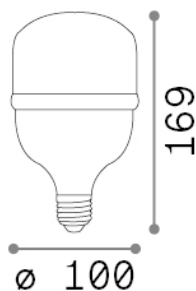

Bin

General info

Lampadine e accessori - Bin

Ean	8021696296210
Item	E27 BIN 30W 3000K CRI80 BIANCO
Installation	-
Guarantee	5 years
Gross weight	0.17 kg
Volume	0.00173 m³

Technical info

Net weight	0.1 kg
Insulation class	-
Compliance	CE
Power output	220-240 V AC 50/60 Hz
Dimmer	Non-dimmable, On-Off
Power supply	Not required

Source info

Power	30 W
Emission	Diffuse
Max consumption	max 30,00 W
CCT	3000 K
Duration LED (t. 25°C)	25000 h
CRI	> 80
Light beam	3100 lm
Useful light flux	3100 lm
Photobiological risk	EXEMPT