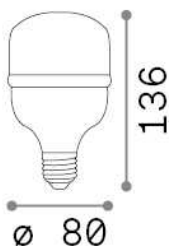

Bin

General info

Lampadine e accessori - Bin

Ean	8021696296197
Item	E27 BIN 20W 3000K CRI80 BIANCO
Installation	-
Guarantee	5 years
Gross weight	0.1 kg
Volume	0.00089 m ³

Technical info

Net weight	0.07 kg
Insulation class	-
Compliance	CE
Power output	220-240 V AC 50/60 Hz
Dimmer	Non-dimmable, On-Off
Power supply	Not required

Source info

Power	20 W
Emission	Diffuse
Max consumption	max 20,00 W
CCT	3000 K
Duration LED (t. 25°C)	25000 h
CRI	> 80
Light beam	2000 lm
Useful light flux	2000 lm
Photobiological risk	EXEMPT