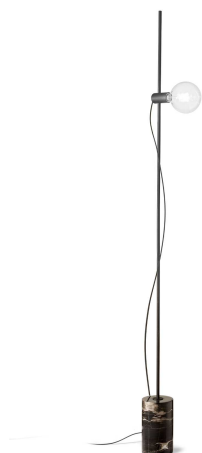

General info

Indoor - Floor lamps

Ean	8021696295213
Item	EVA PT1 NERO
Installation	Floor lamps
Guarantee	5 years
Gross weight	9.04 kg
Volume	0.068 m ³

Technical info

Net weight	8.5 kg
Insulation class	II
Protection index	IP20
Compliance	CE
Operating temperature	0° ~ +40 °C
Dimmer	Non-dimmable
Power output	220-240 V AC 50/60 Hz Integrated switch button
Power supply	Not required

Source info

Integrated source	Light bulb (not included)
Replaceable source	Replaceable
Power	E27 max 1 x 60 W
Emission	Diffuse
Max consumption	-
Recommended bulb	E27 GLOBO D125 08W 3000K CRI80 TRASP