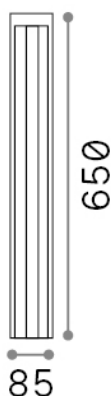

General info

Outdoor - Floor lamps

Ean	8021696294049
Item	KURT PT BIANCO 4000K
Installation	Floor lamps
Guarantee	5 years
Gross weight	2.2 kg
Volume	0.006002 m ³

Technical info

Net weight	1.93 kg
Insulation class	I
Protection index	IP54
Compliance	CE
Operating temperature	-
Dimmer	Non-dimmable, On-Off
Power output	100-240 V AC 50/60 Hz
Power supply	In-built, included NO, electronic

Source info

Integrated source	Integrated LED module
Replaceable source	No
Power	LED 11 W
Emission	Direct Asymmetrical
Max consumption	max 11,00 W
Features LED	LED COB
CCT	4000 K
Duration LED (t. 25°C)	30000 h
CRI	> 80
SDCM	3
Light beam flux	1000 lm
Useful light flux	250 lm
Photobiological risk	1