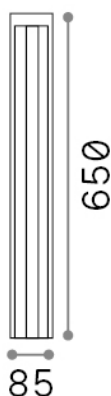

General info

Outdoor - Floor lamps

Ean	8021696294032
Item	KURT PT GRIGIO 4000K
Installation	Floor lamps
Guarantee	5 years
Gross weight	2.2 kg
Volume	0.006002 m ³

Technical info

Net weight	1.93 kg
Insulation class	I
Protection index	IP54
Compliance	CE
Operating temperature	-
Dimmer	Non-dimmable, On-Off
Power output	100-240 V AC 50/60 Hz
Power supply	In-built, included NO, electronic

Source info

Integrated source	Integrated LED module
Replaceable source	No
Power	LED 11 W
Emission	Direct Asymmetrical
Max consumption	max 11,00 W
Features LED	LED COB
CCT	4000 K
Duration LED (t. 25°C)	30000 h
CRI	> 80
SDCM	3
Light beam flux	1000 lm
Useful light flux	250 lm
Photobiological risk	1