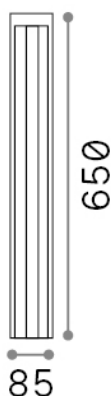

## Outdoor - Floor lamps

<b>Ean</b>	8021696294025
<b>Item</b>	KURT PT ANTRACITE 4000K
<b>Installation</b>	Floor lamps
<b>Guarantee</b>	5 years
<b>Gross weight</b>	2.2 kg
<b>Volume</b>	0.006002 m <sup>3</sup>

## Source info

<b>Integrated source</b>	Integrated LED module
<b>Replaceable source</b>	No
<b>Power</b>	LED 11 W
<b>Emission</b>	Direct Asymmetrical
<b>Max consumption</b>	max 11,00 W
<b>Features LED</b>	LED COB
<b>CCT</b>	4000 K
<b>Duration LED (t. 25°C)</b>	30000 h
<b>CRI</b>	> 80
<b>SDCM</b>	3
<b>Light beam flux</b>	1000 lm
<b>Useful light flux</b>	250 lm
<b>Photobiological risk</b>	1