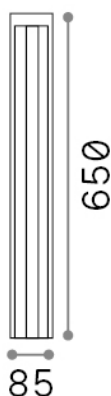

## Outdoor - Floor lamps

<b>Ean</b>	8021696294001
<b>Item</b>	KURT PT COFFEE 4000K
<b>Installation</b>	Floor lamps
<b>Guarantee</b>	5 years
<b>Gross weight</b>	2.2 kg
<b>Volume</b>	0.006002 m <sup>3</sup>

## Source info

<b>Integrated source</b>	Integrated LED module
<b>Repleaceable source</b>	No
<b>Power</b>	LED 11 W
<b>Emission</b>	Direct Asymmetrical
<b>Max consuption</b>	max 11,00 W
<b>Features LED</b>	LED COB
<b>CCT</b>	4000 K
<b>Duration LED (t. 25°C)</b>	30000 h
<b>CRI</b>	> 80
<b>SDCM</b>	3
<b>Light beam flux</b>	1000 lm
<b>Useful light flux</b>	250 lm
<b>Photobiological risk</b>	1