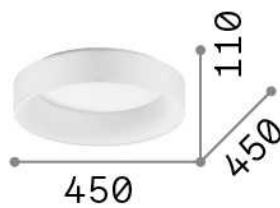

Ziggy

General info

Indoor - Ceiling lamps

Ean	8021696293783
Item	ZIGGY PL D45 BIANCO
Installation	Ceiling lamps
Guarantee	5 years
Gross weight	3.6 kg
Volume	0.032414 m ³

Technical info

Net weight	2.5 kg
Insulation class	II
Protection index	IP20
Compliance	CE
Operating temperature	0° ~ +40 °C
Dimmer	Non-dimmable, On-Off
Power output	220-240 V AC 50/60 Hz
Power supply	In-built, included Replaceable (by qualified operators only), electronic

Source info

Integrated source	Integrated LED module
Replaceable source	Replaceable (by qualified operators only)
Power	LED 30 W
Emission	Direct
Max consumption	max 30,00 W
Features LED	LED SMD
CCT	3000 K
Duration LED (t. 25°C)	50000 h
CRI	> 80
Light beam	150°
Light beam flux	3800 lm
Useful light flux	2340 lm
Photobiological risk	1