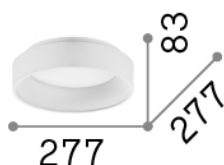

Ziggy

General info

Indoor - Ceiling lamps

Ean	8021696293776
Item	ZIGGY PL D30 BIANCO
Installation	Ceiling lamps
Guarantee	5 years
Gross weight	1.75 kg
Volume	0.00961 m³

Technical info

Net weight	1.35 kg
Insulation class	II
Protection index	IP20
Compliance	CE
Operating temperature	0° ~ +40 °C
Dimmer	Non-dimmable, On-Off
Power output	220-240 V AC 50/60 Hz
Power supply	In-built, included Replaceable (by qualified operators only), electronic

Source info

Integrated source	Integrated LED module
Replaceable source	Replaceable (by qualified operators only)
Power	LED 22 W
Emission	Direct
Max consumption	max 22,00 W
Features LED	LED SMD
CCT	3000 K
Duration LED (t. 25°C)	50000 h
CRI	> 80
Light beam	150°
Light beam flux	2300 lm
Useful light flux	1410 lm
Photobiological risk	1