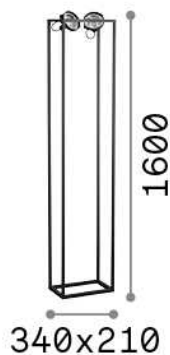

Audio

General info

Indoor - Floor lamps

Ean	8021696293691
Item	AUDIO PT2 H160 NERO
Installation	Floor lamps
Guarantee	5 years
Gross weight	11.5 kg
Volume	0.106272 m ³

Technical info

Net weight	7.4 kg
Insulation class	II
Protection index	IP20
Compliance	CE
Operating temperature	0° ~ +40 °C
Dimmer	Non-dimmable, On-Off
Power output	220-240 V AC Integrated switch button
Power supply	Not required
Adjustability	vert. 0-90°, orizz. 0-355°

Source info

Integrated source	Light bulb (included)
Replaceable source	Replaceable
Power	GU10 max 2 x 50 W
Emission	Direct
Max consumption	-
Bulb included	EAN 8021696189031 - GU10 13W 0950Lm 3000K