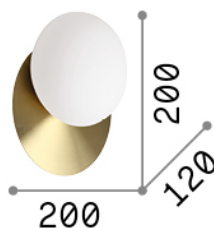

Source info

Integrated source	Light bulb (included)
Replaceable source	Replaceable
Power	GX53 max 1 x 15 W
Emission	Diffuse
Max consumption	-
Bulb included	EAN 8021696123936 - GX53 9.5W 760Lm 3000K