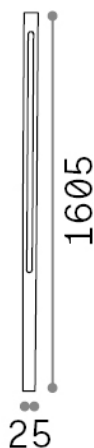

## Jedi

## Outdoor - Floor lamps

Ean	8021696293202
Item	JEDI PT H160 NERO
Installation	Floor lamps
Guarantee	5 years
Gross weight	1.99 kg
Volume	0.00648 m <sup>3</sup>

## Source info

Integrated source	Integrated LED module
Replaceable source	No
Power	LED 25 W
Emission	Direct
Max consumption	max 25,00 W
Features LED	LED SMD
CCT	3000 K
Duration LED (t. 25°C)	30000 h
CRI	> 80
Light beam flux	2900 lm
Useful light flux	1160 lm
Photobiological risk	EXEMPT