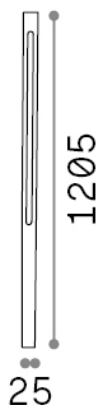

## Outdoor - Floor lamps

<b>Ean</b>	8021696293196
<b>Item</b>	JEDI PT H120 NERO
<b>Installation</b>	Floor lamps
<b>Guarantee</b>	5 years
<b>Gross weight</b>	1.29 kg
<b>Volume</b>	0.00504 m <sup>3</sup>

## Source info

<b>Integrated source</b>	Integrated LED module
<b>Replaceable source</b>	No
<b>Power</b>	LED 19 W
<b>Emission</b>	Direct
<b>Max consumption</b>	max 19,00 W
<b>Features LED</b>	LED SMD
<b>CCT</b>	3000 K
<b>Duration LED (t. 25°C)</b>	30000 h
<b>CRI</b>	> 80
<b>Light beam flux</b>	2250 lm
<b>Useful light flux</b>	900 lm
<b>Photobiological risk</b>	EXEMPT