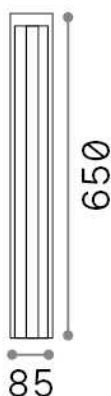

General info

Outdoor - Floor lamps

Ean	8021696293172
Item	KURT PT NERO 4000K
Installation	Floor lamps
Guarantee	5 years
Gross weight	2.2 kg
Volume	0.006002 m ³

Technical info

Net weight	1.93 kg
Insulation class	I
Protection index	IP54
Compliance	CE
Operating temperature	-
Dimmer	Non-dimmable, On-Off
Power output	100-240 V AC 50/60 Hz
Power supply	In-built, included NO, electronic

Source info

Integrated source	Integrated LED module
Replaceable source	No
Power	LED 11 W
Emission	Direct Asymmetrical
Max consumption	max 11,00 W
Features LED	LED COB
CCT	4000 K
Duration LED (t. 25°C)	30000 h
CRI	> 80
SDCM	3
Light beam flux	1000 lm
Useful light flux	250 lm
Photobiological risk	1