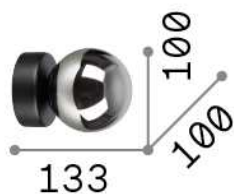

Perlage

General info

Indoor - Wall lamps

Ean	8021696292410
Item	PERLAGE AP1 OTTONE
Installation	Wall lamps
Guarantee	5 years
Gross weight	0.6 kg
Volume	0.00624 m ³

Technical info

Net weight	0.4 kg
Insulation class	II
Protection index	IP20
Compliance	CE
Operating temperature	0° ~ +40 °C
Dimmer	Non-dimmable
Power output	220-240 V AC
Power supply	Not required