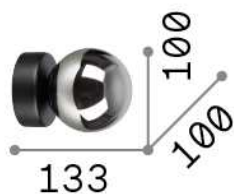

Perlage

General info

Indoor - Wall lamps

Ean	8021696292403
Item	PERLAGE AP1 NERO
Installation	Wall lamps
Guarantee	5 years
Gross weight	0.6 kg
Volume	0.00624 m ³

Technical info

Net weight	0.4 kg
Insulation class	II
Protection index	IP20
Compliance	CE
Operating temperature	0° ~ +40 °C
Dimmer	Non-dimmable
Power output	220-240 V AC
Power supply	Not required