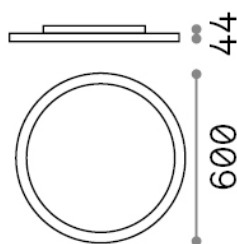

Fly

General info

Indoor - Ceiling lamps

Ean	8021696292250
Item	FLY SLIM PL D60 3000K
Installation	Ceiling lamps
Guarantee	5 years
Gross weight	7 kg
Volume	0.069863 m³

Technical info

Net weight	5.8 kg
Insulation class	I
Protection index	IP40
Compliance	CE
Operating temperature	0° ~ +40 °C
Dimmer	Non-dimmable, On-Off
Power output	220-240 V AC 50/60 Hz
Power supply	In-built, included Replaceable (by qualified operators only), electronic, tridonic
Accessories not included	Dimmable driver, upright module

Source info

Integrated source	Integrated LED module
Replaceable source	Replaceable (by qualified operators only)
Power	53 W
Emission	Direct
Max consumption	max 53,00 W
Features LED	LED SMD SAMSUNG
CCT	3000 K
Duration LED (t. 25°C)	50000 h
CRI	> 80
SDCM	3
Light beam	87°
UGR Maximum	< 19
Light beam flux	7500 lm
Useful light flux	6050 lm
Photobiological risk	1