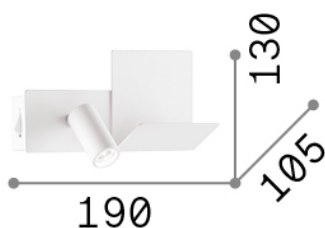

General info

Indoor - Wall lamps

Ean	8021696291796
Item	KOMODO-1 AP NERO
Installation	Wall lamps
Guarantee	5 years
Gross weight	0.82 kg
Volume	0.006006 m ³

Technical info

Net weight	0.7 kg
Insulation class	II
Protection index	IP20
Compliance	CE
Operating temperature	0° ~ +40 °C
Dimmer	Non-dimmable, On-Off
Power output	220-240 V AC 50/60 Hz Integrated switch button Integrated USB socket
Power supply	In-built, included Replaceable (by qualified operators only), electronic
Adjustability	vert. 0-90°, orizz. 0-180°

Source info

Integrated source	Integrated LED module
Replaceable source	Replaceable (by qualified operators only)
Power	LED 4,5 W
Emission	Direct
Max consumption	max 4,50 W
Features LED	LED SMD
CCT	3000 K
Duration LED (t. 25°C)	20000 h
CRI	> 80
Light beam	25°
Light beam flux	250 lm
Useful light flux	210 lm
Photobiological risk	2
Standby power	< 0.50 W