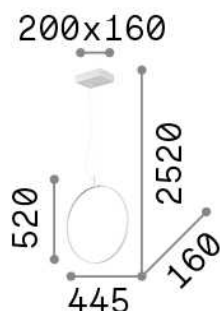

Circus

General info

Indoor - Suspensions

Ean	8021696291338
Item	CIRCUS SP D44 BIANCO
Installation	Suspensions
Guarantee	5 years
Gross weight	1.66 kg
Volume	0.02209 m ³

Technical info

Net weight	0.97 kg
Insulation class	II
Protection index	IP20
Compliance	CE
Operating temperature	0° ~ +40 °C
Dimmer	Non-dimmable, On-Off
Power output	220-240 V AC 50/60 Hz
Power supply	In-built, included Replaceable (by qualified operators only), electronic

Source info

Integrated source	Integrated LED module
Replaceable source	No
Power	LED 29 W
Emission	Diffuse
Max consumption	max 29,00 W
Features LED	LED SMD
CCT	3000 K
Duration LED (t. 25°C)	20000 h
SDCM	3
Light beam flux	3250 lm
Useful light flux	1700 lm
Photobiological risk	EXEMPT