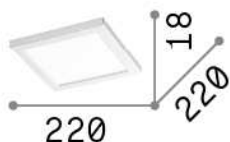

Aura

General info

Indoor - Ceiling lamps

Ean	8021696290836
Item	AURA PL SQUARE 3000K BIANCO
Installation	Ceiling lamps
Guarantee	5 years
Gross weight	0.5 kg
Volume	0.001829 m ³

Technical info

Net weight	0.4 kg
Insulation class	II
Protection index	IP20
Compliance	CE
Operating temperature	0° ~ +40 °C
Dimmer	Non-dimmable, On-Off
Power output	220-240 V AC 50/60 Hz
Power supply	In-built, included NO, electronic
Recessed specifications	65...205 - h. ≥ 26

Source info

Integrated source	Integrated LED module
Replaceable source	No
Power	LED 20 W
Emission	Direct
Max consumption	max 20,00 W
Features LED	LED SMD
CCT	3000 K
Duration LED (t. 25°C)	30000 h
CRI	> 80
Light beam	115°
Light beam flux	1950 lm
Useful light flux	1690 lm
Photobiological risk	EXEMPT