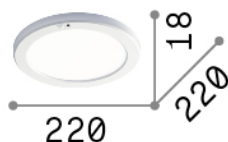

Aura

General info

Indoor - Ceiling lamps

Ean	8021696290805
Item	AURA PL ROUND 3000K BIANCO SENSOR
Installation	Ceiling lamps
Guarantee	5 years
Gross weight	0.45 kg
Volume	0.001829 m ³

Technical info

Net weight	0.35 kg
Insulation class	II
Protection index	IP20
Compliance	CE
Operating temperature	0° ~ +40 °C
Dimmer	Non-dimmable, On-Off, PIR Motion Sensor
Power output	220-240 V AC 50/60 Hz
Power supply	In-built, included NO, electronic
Recessed specifications	65...205 - h. ≥ 26

Source info

Integrated source	Integrated LED module
Replaceable source	No
Power	LED 20 W
Emission	Direct
Max consumption	max 20,00 W
Features LED	LED SMD
CCT	3000 K
Duration LED (t. 25°C)	30000 h
CRI	> 80
Light beam	115°
Light beam flux	1950 lm
Useful light flux	1620 lm
Photobiological risk	EXEMPT
Standby power	< 0.50 W