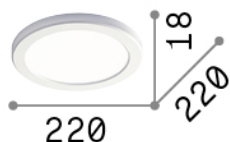

Aura

General info

Indoor - Ceiling lamps

Ean	8021696290775
Item	AURA PL ROUND 3000K NERO
Installation	Ceiling lamps
Guarantee	5 years
Gross weight	0.45 kg
Volume	0.001829 m ³

Technical info

Net weight	0.35 kg
Insulation class	II
Protection index	IP20
Compliance	CE
Operating temperature	0° ~ +40 °C
Dimmer	Non-dimmable, On-Off
Power output	220-240 V AC 50/60 Hz
Power supply	In-built, included NO, electronic
Recessed specifications	65...205 - h. ≥ 26

Source info

Integrated source	Integrated LED module
Replaceable source	No
Power	LED 20 W
Emission	Direct
Max consumption	max 20,00 W
Features LED	LED SMD
CCT	3000 K
Duration LED (t. 25°C)	30000 h
CRI	> 80
Light beam	115°
Light beam flux	1950 lm
Useful light flux	1620 lm
Photobiological risk	EXEMPT