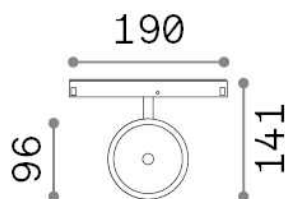

## Technical - Systems

<b>Ean</b>	8021696290614
<b>Item</b>	EGO TRACK FLAT SINGLE 09W 3000K ON-OFF BK
<b>Installation</b>	Systems
<b>Guarantee</b>	5 years
<b>Gross weight</b>	0.35 kg
<b>Volume</b>	0.003537 m <sup>3</sup>

## Technical info

<b>Net weight</b>	0.3 kg
<b>Insulation class</b>	III
<b>Protection index</b>	IP20
<b>Compliance</b>	CE
<b>Operating temperature</b>	0° ~ +40 °C
<b>Dimmer</b>	Non-dimmable, On-Off
<b>Power output</b>	48 V DC
<b>Power supply</b>	Required, remoted, not included NO
<b>Adjustability</b>	vert. 0°-90°
<b>Accessories not included</b>	Ego profile