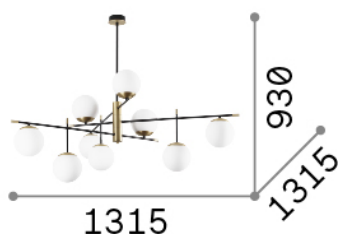

General info

Indoor - Ceiling lamps

Ean	8021696289489
Item	GOURMET PL9
Installation	Ceiling lamps
Guarantee	5 years
Gross weight	7.76 kg
Volume	0.176548 m ³

Technical info

Net weight	5.4 kg
Insulation class	II
Protection index	IP20
Compliance	CE
Operating temperature	0° ~ +40 °C
Dimmer	Non-dimmable
Power output	220-240 V AC
Power supply	Not required

Source info

Integrated source	Light bulb (not included)
Replaceable source	No
Power	E14 max 9 x 40 W
Emission	Diffuse
Max consumption	-
Recommended bulb	EAN 8021696289229 - E14 SFERA 4W 3000K CRI80 BIANCO