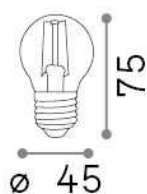

General info

Lampadine e accessori - Sfera

Non-dimmable light bulb with integrated LED sources and diffuse light emission

Ean	8021696289236
Item	E27 SFERA 4W 3000K CRI90 TRASP
Installation	Light bulb
Guarantee	5 years
Gross weight	0.05 kg
Volume	0.000272 m³

Technical info

Net weight	0.04 kg
Insulation class	-
Compliance	CE
Power output	220-240 V AC 50/60 Hz
Dimmer	Non-dimmable, On-Off
Power supply	Not required

Source info

Power	4 W
Emission	Diffuse
Max consumption	max 3,90 W
CCT	3000 K
Duration LED (t. 25°C)	25000 h
CRI	> 90
Light beam	350 lm
Useful light flux	350 lm
Standby power	< 0.50 W