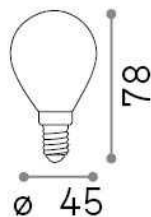

General info

Lampadine e accessori - Sfera

Dimmable light bulb with integrated LED sources and diffuse light emission

Ean	8021696289229
Item	E14 SFERA 4W 3000K CRI80 BIANCO DIMM
Installation	Light bulb
Guarantee	5 years
Gross weight	0.03 kg
Volume	0.000272 m³

Technical info

Net weight	0.03 kg
Insulation class	-
Compliance	CE
Power output	220-240 V AC 50/60 Hz
Dimmer	Dimmable, TRIAC
Power supply	Not required

Source info

Power	4 W
Emission	Diffuse
Max consumption	max 3,70 W
CCT	3000 K
Duration LED (t. 25°C)	25000 h
CRI	> 80
Light beam	340 lm
Useful light flux	340 lm
Standby power	< 0.50 W